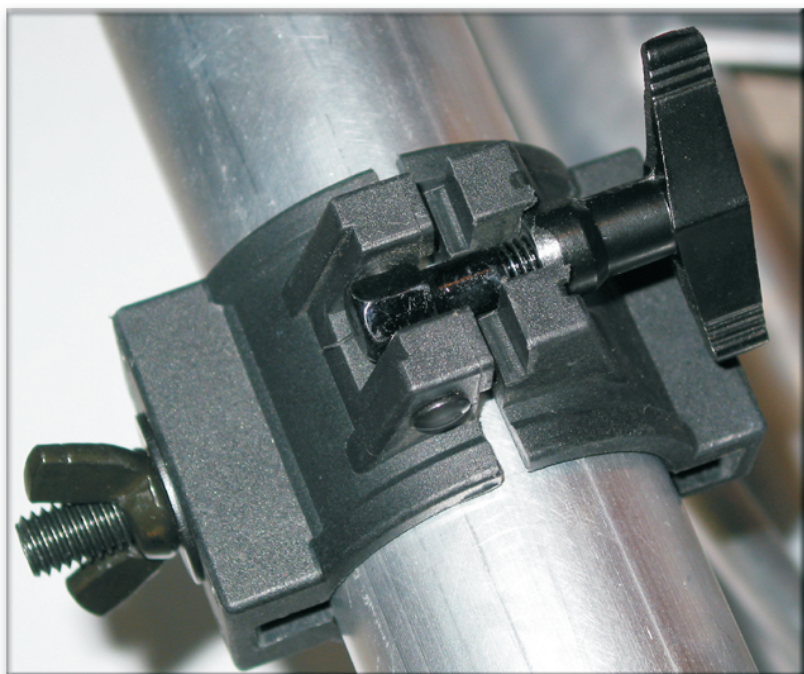

## 10" & 12" Truss Accessories Clamp

Made from strong cast plastic this attractive 2" quick release clamp is perfect for hanging just about anything. This universal 360 degree clamp has an integrated mounting position and hardware to attach to panels, lights, monitors and brackets. It provides a fast, easy method of attaching items to 10 and 12 inch truss systems.