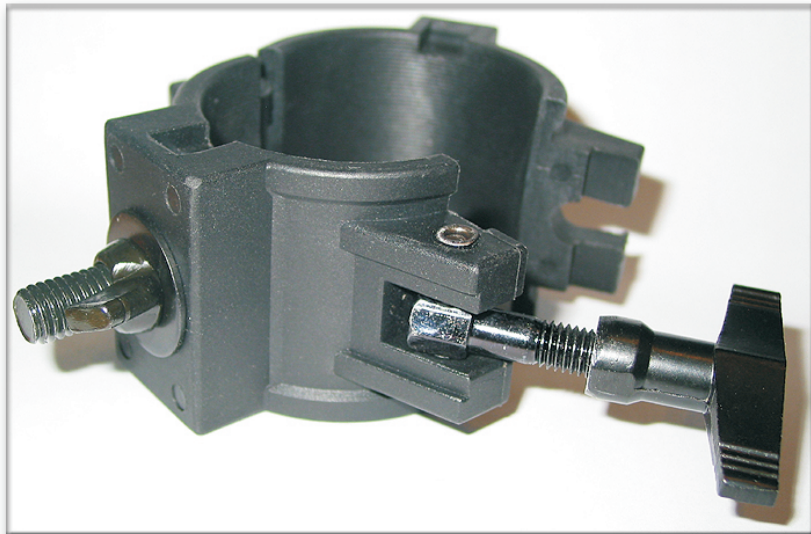

## 10" & 12" Truss Accessories Clamp

Made from strong cast plastic this attractive 2" quick release clamp is perfect for hanging just about anything. This universal 360 degree clamp has an integrated mounting position and hardware to attach to panels, lights, monitors and brackets. It provides a fast, easy method of attaching items to 10 and 12 inch truss systems.